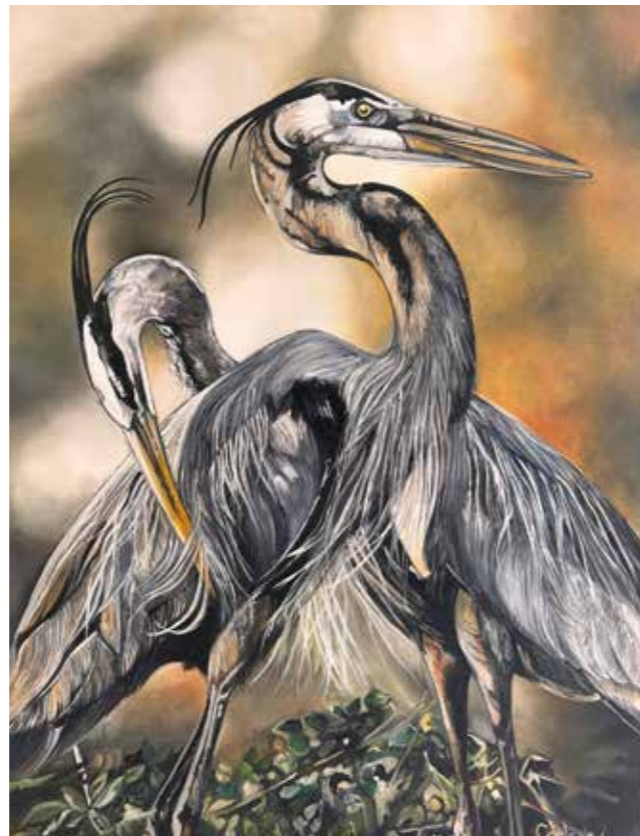

Big Sky Series **No. 3**
Oil on Canvas 18" x 24"

< Big Sky Series **No. 4**
Oil on Canvas 18" x 24"

Big Sky Series **No. 2**
Oil on Canvas 24" x 18"

Big Sky Series **No. 5**
Oil on Canvas 24" x 18"

< Original "The Peacocks"
Oil on Canvas 2000mm x 1800mm

For The Love of Bugs
Oil on Canvas 18" x 24"

Blue Herons
Oil on Canvas 18" x 24"

Recreation of **"Water Serpent 1"**
Original by Gustav Klimt
Oil on Canvas 2000mm x 1300mm >

Recreation of **"Pandora"**
Original by Dante Rosetti
Oil on Canvas 1000mm x 700mm