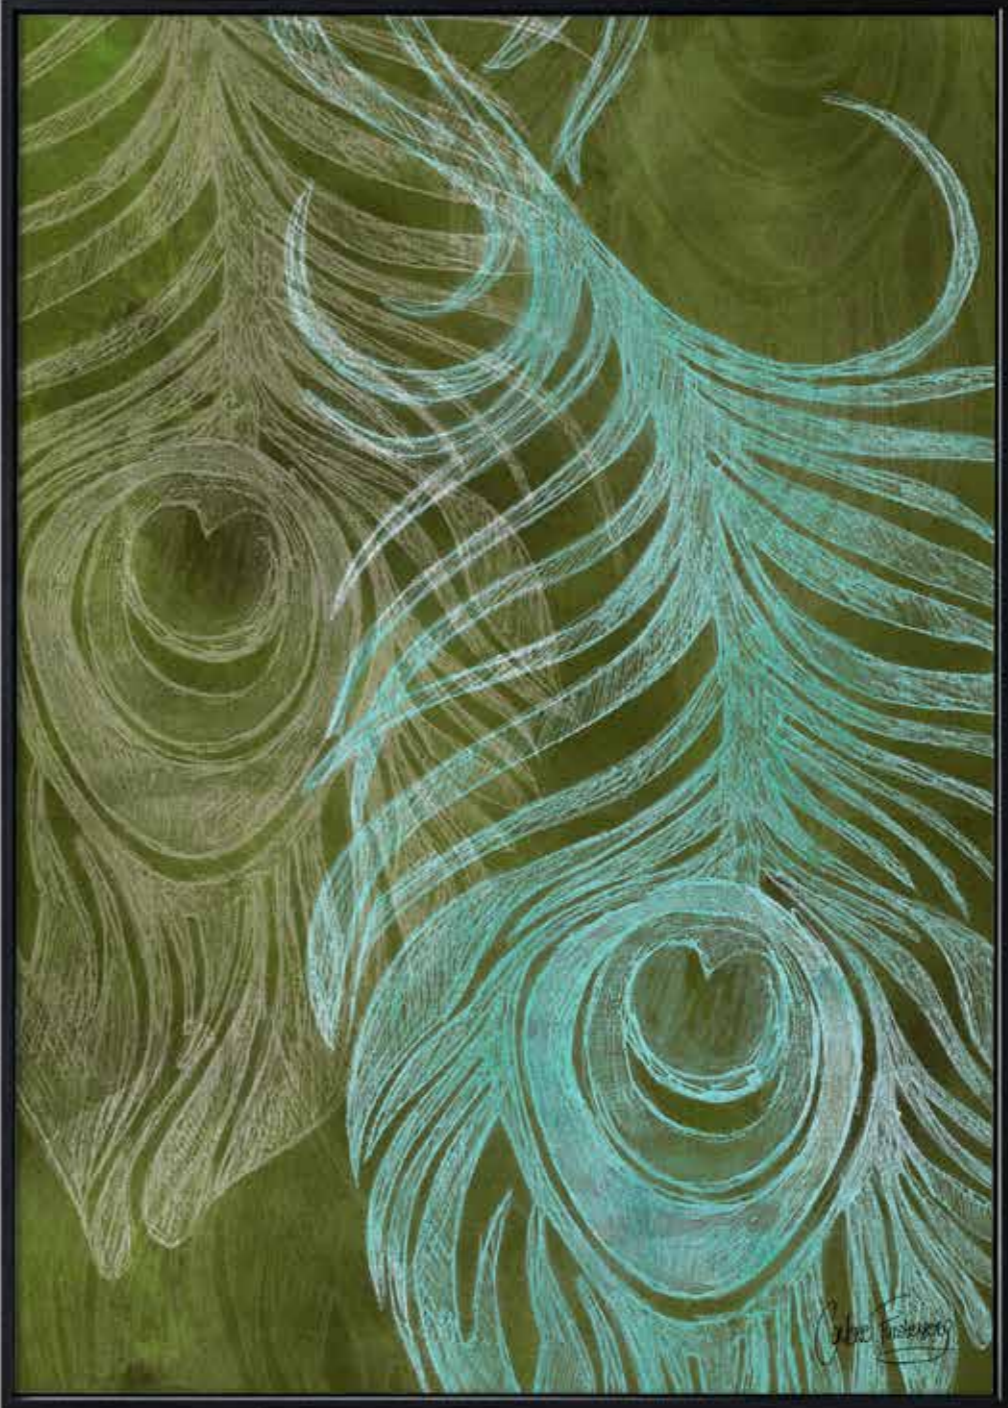

Pose

Customise your artwork by adding colour or texture.

Customise your artwork by adding colour or texture.