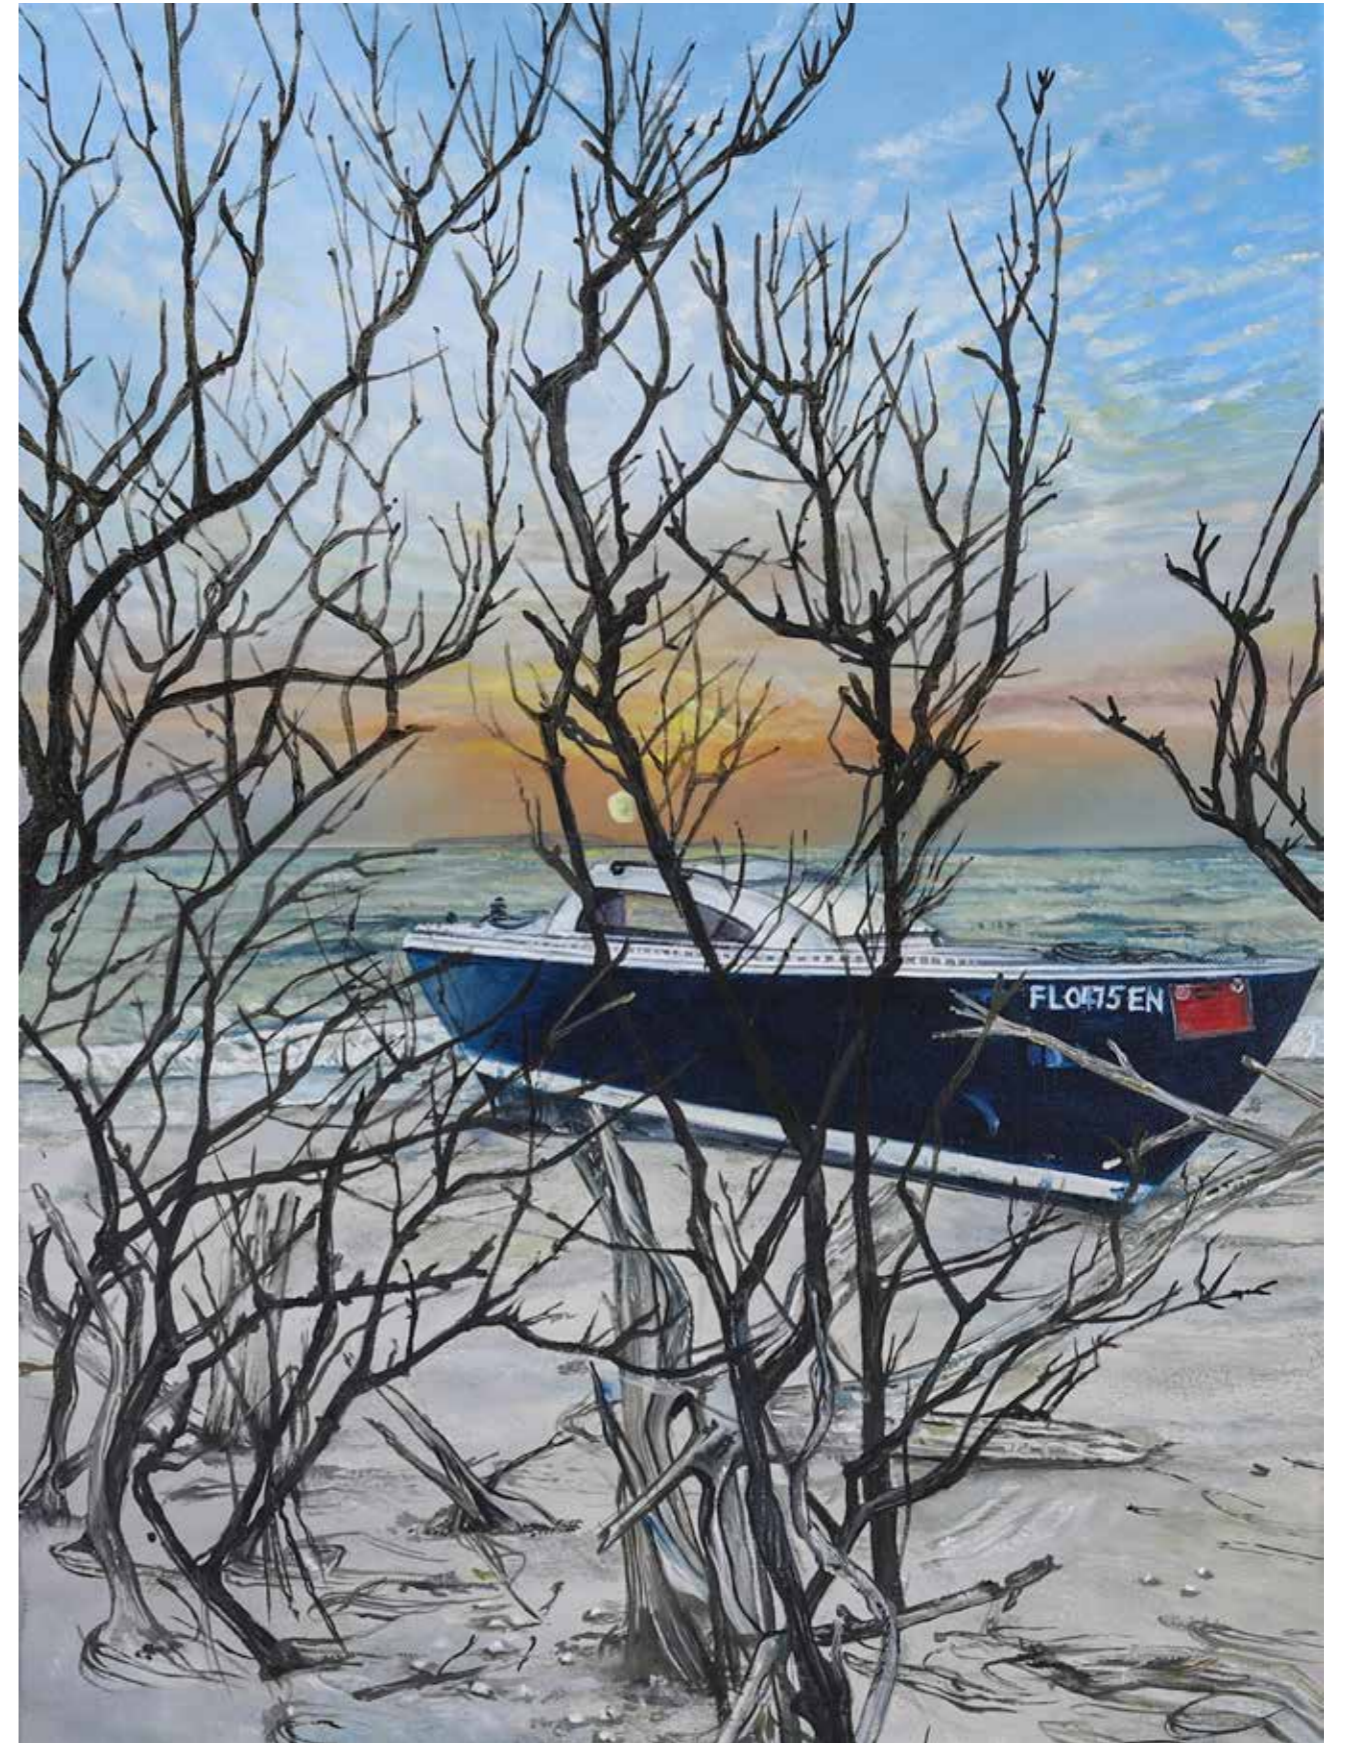

Recreation of **"Adele Bloch-Bauer"**
Original by Gustav Klimt
Oil on Canvas 2000mm x 1500mm

Big Sky Series **No. 6**
Oil on Canvas 40" x 30"

Big Sky Series **No. 1**
Oil on Canvas 72" x 60"

^ Previous page
Original "The Peacocks"
Oil on Canvas 2000mm x 1800mm

Big Sky Series **No. 3**
Oil on Canvas 18" x 24"

< Big Sky Series **No. 4**
Oil on Canvas 18" x 24"

Big Sky Series **No. 2**
Oil on Canvas 24" x 18"

Big Sky Series **No. 5**
Oil on Canvas 24" x 18"

< Original "The Peacocks"
Oil on Canvas 2000mm x 1800mm