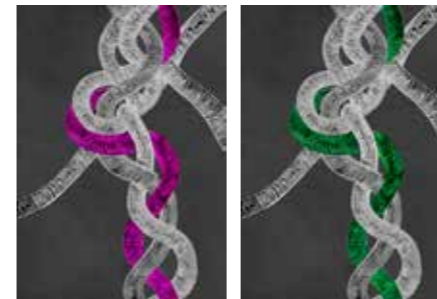

Roped In Pink 1
CF005

Roped In Emerald 1
CF007