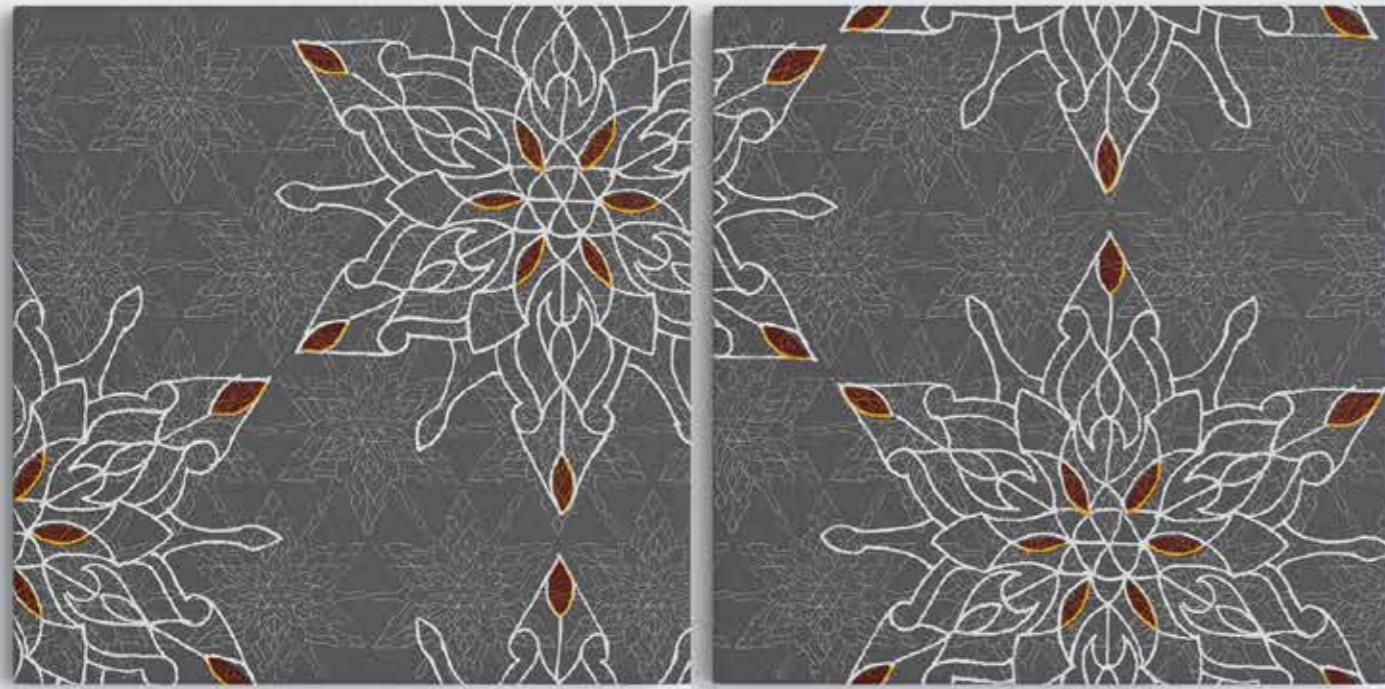

Sidra

Sidra 1
CF018

Paper Print Only A3 - A0
Stretched Canvas A3 - A0
Framing on request.
Custom sizes on request.

Customise your artwork by adding
colour or texture.

Sidra 2
CF019

Paper Print Only A3 - A0
Stretched Canvas A3 - A0
Framing on request.
Custom sizes on request.