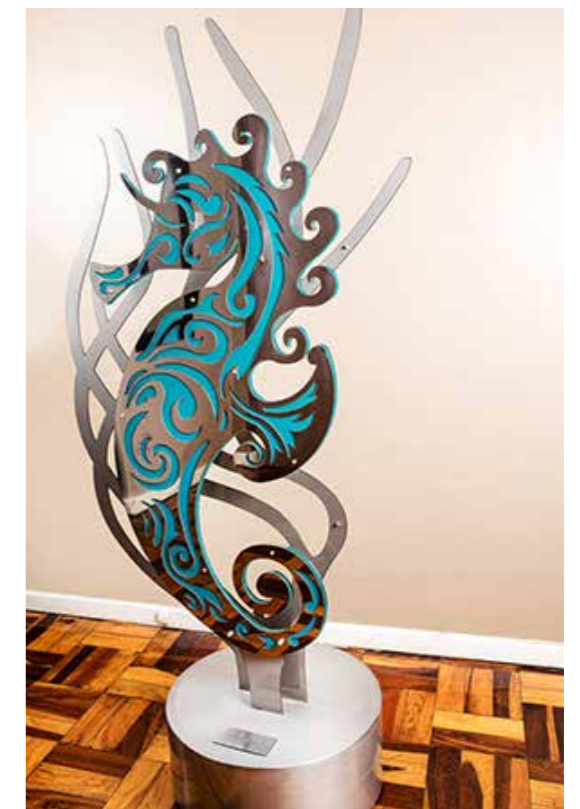

Silver Seas

A series of 3 commissioned works
Sheet metal Perspex and mirror Stainless steel
1700 mm high x 800 mm wide x 400 mm deep