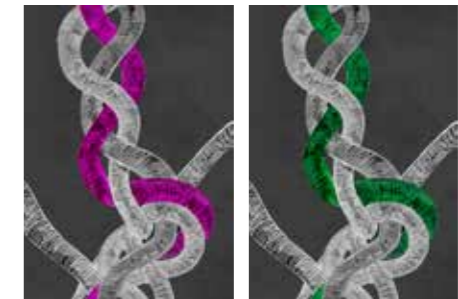

Roped In Pink 2
CF006

Roped In Emerald 2
CF008